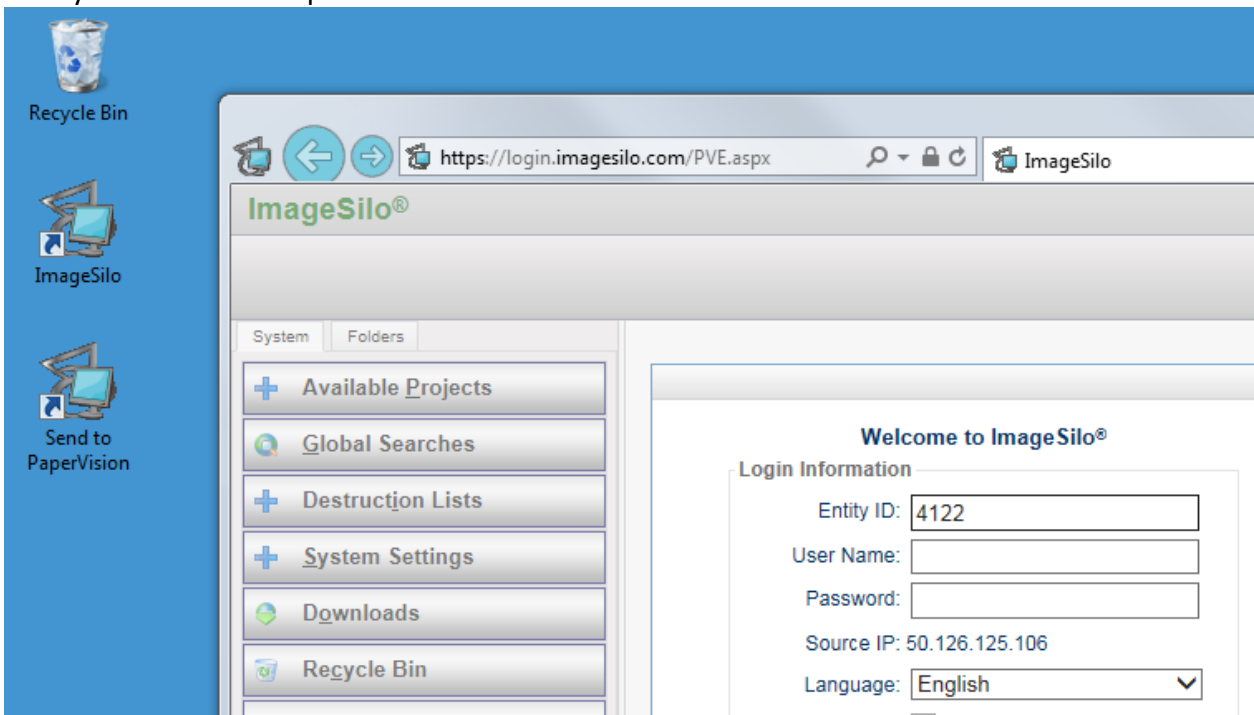

Creating a Desktop Shortcut for ImageSilo

Since ImageSilo is a web site and not an installed program or app, it is accessed through a web browser like Internet Explorer, Chrome, Firefox, and others. Many people enjoy having a desktop icon to open the site from for quick and easy access. If you do not have a desktop icon, here's how to easily create one.

For **INTERNET EXPLORER**:

From the ImageSilo login screen, resize the window so that the desktop is visible in the background. Click and hold on the icon to the left of the address, then drag it to the desktop.

Now you have a desktop shortcut.

For CHROME:

From the ImageSilo login screen, resize the window so that the desktop is visible in the background. Click and hold on the icon to the left of the address, then drag it to the desktop.