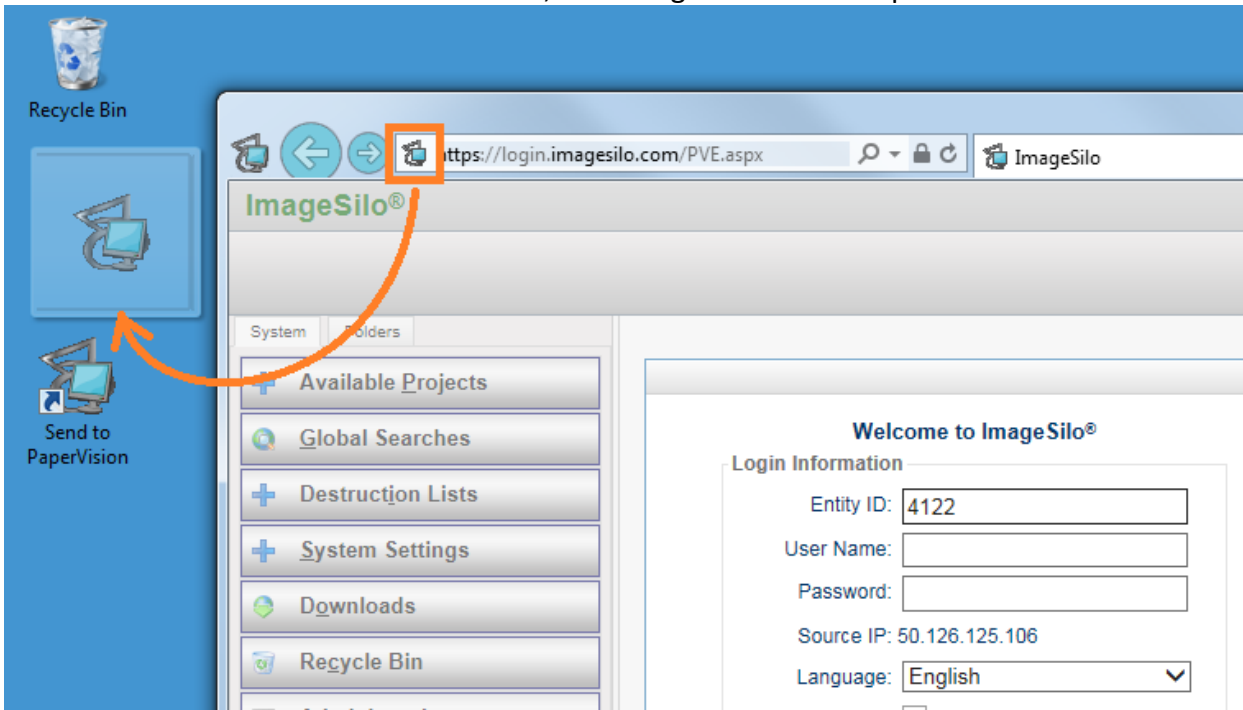

Creating a Desktop Shortcut for ImageSilo

Since ImageSilo is a web site and not an installed program or app, it is accessed through a web browser like Internet Explorer, Chrome, Firefox, and others. Many people enjoy having a desktop icon to open the site from for quick and easy access. If you do not have a desktop icon, here's how to easily create one.

For **INTERNET EXPLORER**:

From the ImageSilo login screen, resize the window so that the desktop is visible in the background. Click and hold on the icon to the left of the address, then drag it to the desktop.

Now you have a desktop shortcut.

For CHROME:

From the ImageSilo login screen, resize the window so that the desktop is visible in the background. Click and hold on the icon to the left of the address, then drag it to the desktop.