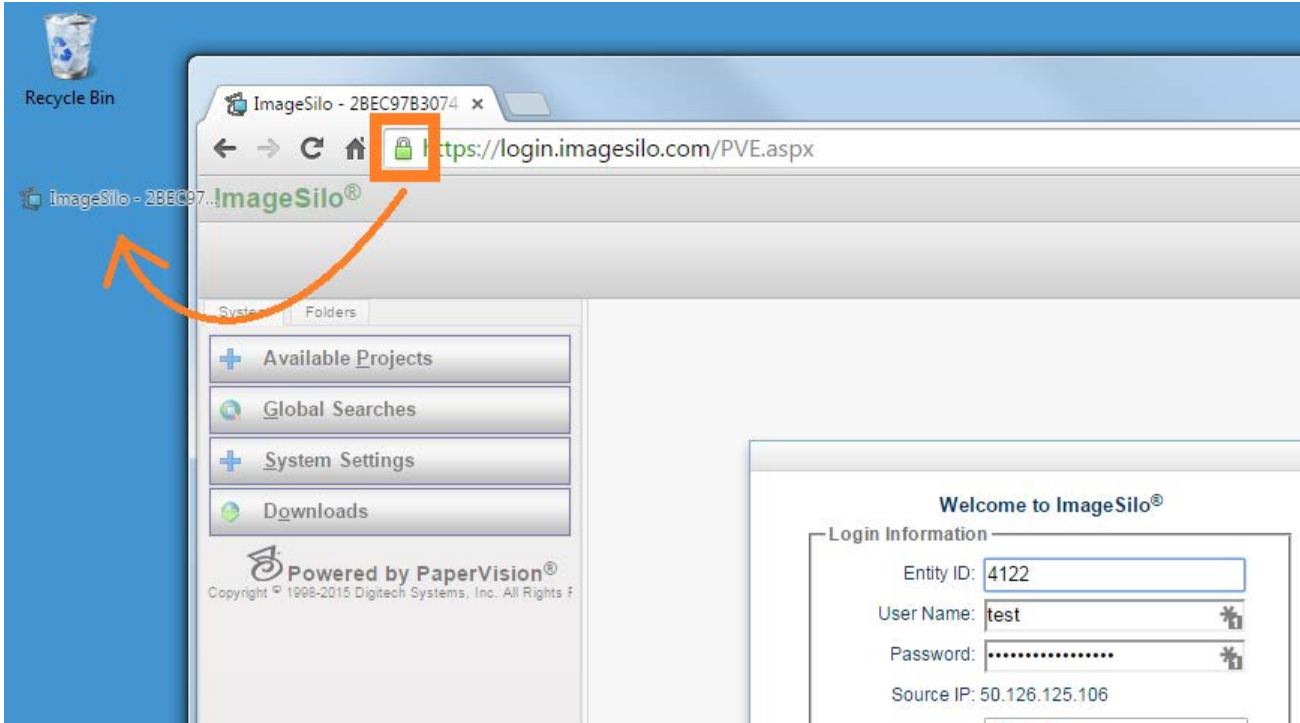

Creating a Desktop Shortcut for ImageSilo

Since ImageSilo is a web site and not an installed program or app, it is accessed through a web browser like Internet Explorer, Chrome, Firefox, and others. Many people enjoy having a desktop icon to open the site from for quick and easy access. If you do not have a desktop icon, here's how to easily create one.

For **INTERNET EXPLORER**:

From the ImageSilo login screen, resize the window so that the desktop is visible in the background. Click and hold on the icon to the left of the address, then drag it to the desktop.

Now you have a desktop shortcut.

For CHROME:

From the ImageSilo login screen, resize the window so that the desktop is visible in the background. Click and hold on the icon to the left of the address, then drag it to the desktop.